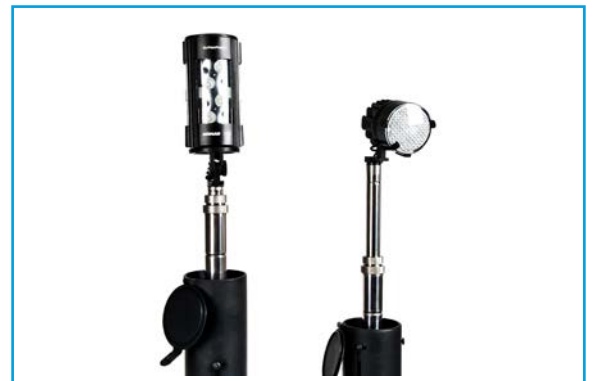

PART OF THE NOMAD FAMILY

FOXFURY NOMAD 360 and the NOMAD 4000.

TECHNICAL SPECIFICATIONS

Light Output	High: 7000 lumen
	Medium: 2100 lumen
	Low: 700 lumen
Application	12° spotlight or 360° scene light
Distance vision	up to 1.1 mi (2 km)
Colour Temperture	5800 k
Protection	All-weather and Impact resistant
Weight	10.5 kg / 23.0 lbs
Diameter (closed position)	11.7 cm / 4.6"
Length (closed position)	97.8 cm / 38.5"
Max Height (when deployed)	251.5 cm / 99"
Construction	Nylon 66 body with 6061-T6 aluminium head, stainless steel telescoping tube.
Battery	Rechargeable lithium-ion 200Wh
Battery Life	Low Intensity: 24hr
	Medium Intensity: 9hr
	High Intensity: 3hr
Recharge Time	Approximately 5hrs